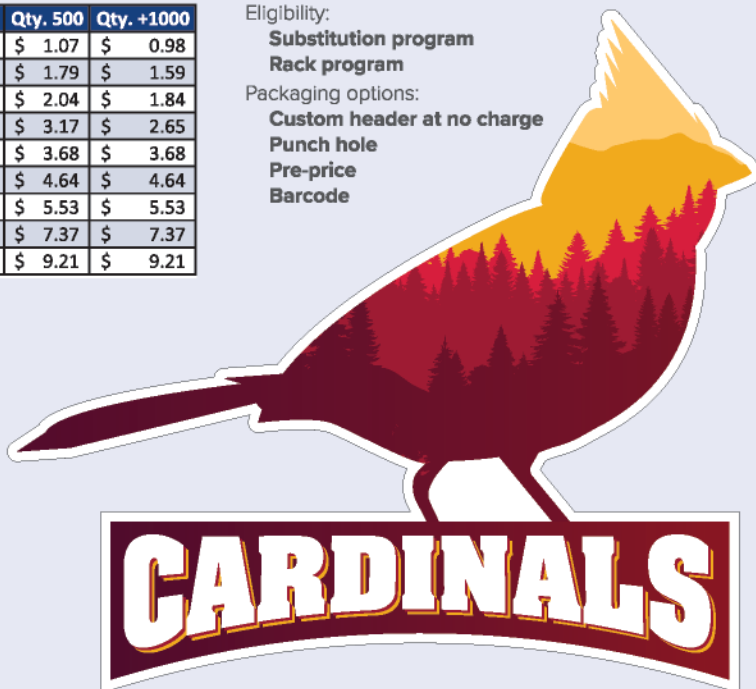

Silhouette Stickers

Silhouette Stickers are high quality decals printed in full color on quality white vinyl. These decals are laminated with our Angelus UV Clear to seal in the bright colors and protect the product from the elements. Each decal is kiss-cut to shape.

Colors: **Full-color**
Material: **White Vinyl**
Coating: **Angelus UV clear**
Cut: **Kiss-cut to shape**
Application:
Outside window
Opaque surfaces

Eligibility:
Substitution program
Rack program
Packaging options:
Custom header at no charge
Punch hole
Pre-price
Barcode

#	Size	Qty. 25	Qty. 50	Qty. 100	Qty. 250	Qty. 500	Qty. +1000
2	<12 sq. inches	$ 2.13	$ 1.72	$ 1.40	$ 1.33	$ 1.07	$ 0.98
4	<18 sq. inches	$ 3.19	$ 2.69	$ 2.13	$ 2.00	$ 1.79	$ 1.59
6	<25 sq. inches	$ 3.58	$ 2.92	$ 2.40	$ 2.22	$ 2.04	$ 1.84
7	<36 sq. inches	$ 5.39	$ 4.26	$ 4.00	$ 3.58	$ 3.17	$ 2.65
8	<50 sq. inches	$ 5.84	$ 4.80	$ 4.45	$ 4.08	$ 3.68	$ 3.68
9	<63 sq. inches	$ 7.45	$ 7.00	$ 6.27	$ 5.55	$ 4.64	$ 4.64
10	<75 sq. inches	$ 7.19	$ 8.33	$ 7.47	$ 6.61	$ 5.53	$ 5.53
12	<100 sq. inches	$ 9.59	$ 8.89	$ 8.15	$ 7.37	$ 7.37	$ 7.37
14	<125 sq. inches	$ 13.88	$ 11.12	$ 10.19	$ 9.21	$ 9.21	$ 9.21