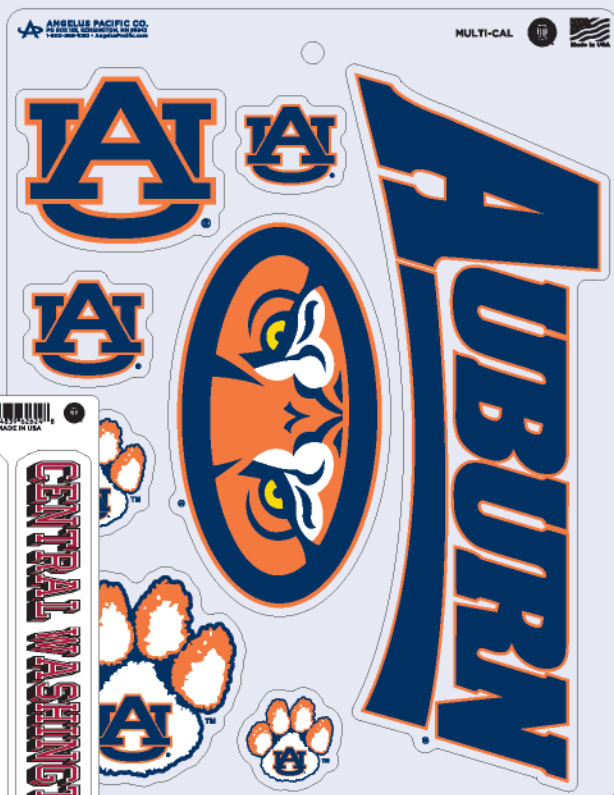

Multi-Cals

Multi-Cals are 8 1/2" x 11" sheets that feature many of your schools designs. Each design is kiss-cut to shape.

Multi-Cals (White)						
Qty. 25	Qty. 50	Qty. 100	Qty. 250	Qty. 500	Qty. 1000	Qty. 1000
$ 6.45	$ 5.70	$ 5.05	$ 3.93	$ 2.99	$ 2.34	$ 2.34
Multi-Cals (Clear)						
Qty. 25	Qty. 50	Qty. 100	Qty. 250	Qty. 500	Qty. +1000	Qty. 1000
$ 6.92	$ 6.26	$ 5.61	$ 4.49	$ 3.55	$ 2.81	$ 2.34
Multi-Cals (Gold or Silver)						
Qty. 25	Qty. 50	Qty. 100	Qty. 250	Qty. 500	Qty. +1000	Qty. 1000
$ 8.79	$ 7.95	$ 7.29	$ 5.42	$ 4.39	$ 3.09	$ 2.34