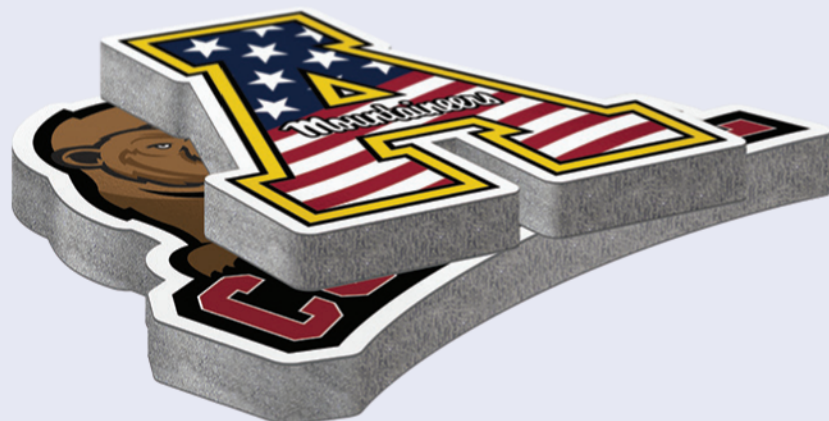

3D Wall Stickers

Decorate a plain wall with your school pride! This 3D Wall Sticker is ideal for a college dorm room because they're reusable and don't damage your wall. Custom designs available — whether it's your logo or mascot, display your school pride.

3D-Wall Stickers			
Qty. 6	Qty. 12	Qty. 24	Qty. 48
$12.50	$ 9.95	$ 8.95	$ 7.95